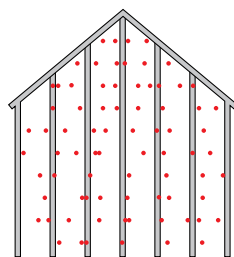

Possible outcome without STUDfinder