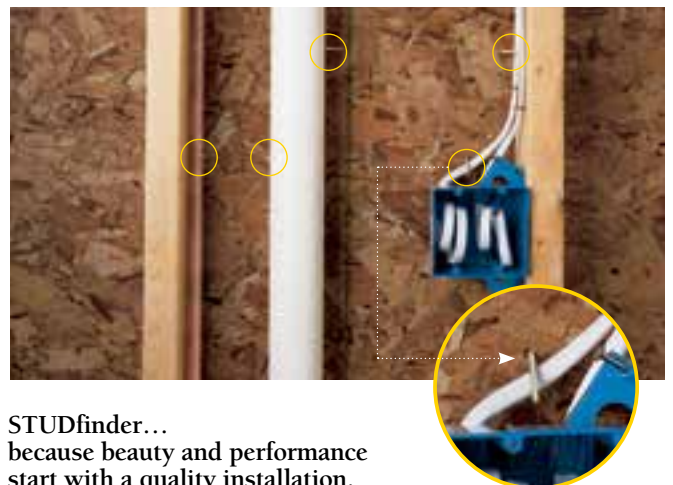

The STUDfinder™ Installation System

STUDfinder combines precisely spaced nail slots with indicator letters, designed for accurate and secure installation.

STUDfinder for Accuracy

- Nail slots align with 16" on-center standards for stud spacing.
- Indicator letters help:
 - Determine location of studs
 - Ensure nails are positioned correctly
 - Ensure correct number of nails are used

With STUDfinder

Possible outcome without STUDfinder

STUDfinder for Security and Performance

- Nailing to studs provides a strong and secure connection.
- Protects against blow offs from under nailing.
- Protects against buckling from over nailing.
- Helps avoid nailing into hazardous items between studs like plumbing or wiring.

DuraLock® features an oversized rigid tear-drop shape which is substantially larger than many competitors' locks, providing secure installation.

The angular locking leg creates a secure, snap-fit installation, allowing for necessary expansion and contraction.