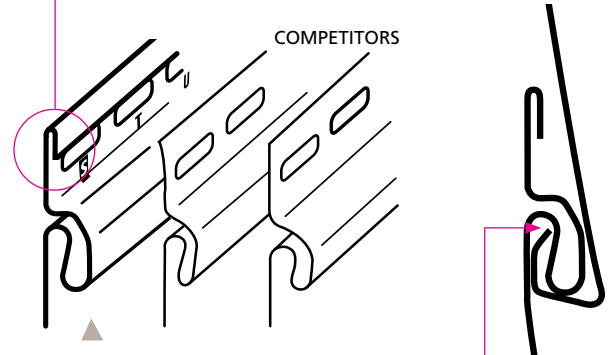

RigidForm™ Technology

RigidForm 135 (rolled-over nail hem) technology stiffens siding for a straighter-on-the-wall appearance and has been tested* to withstand wind load pressures up to 135 mph.

* Wind load rating per VSI wind speed calculation guidelines.

DuraLock® features an oversized rigid tear-drop shape which is substantially larger than many competitors' locks, providing secure installation.

The angular locking leg creates a secure, snap-fit installation, allowing for necessary expansion and contraction.